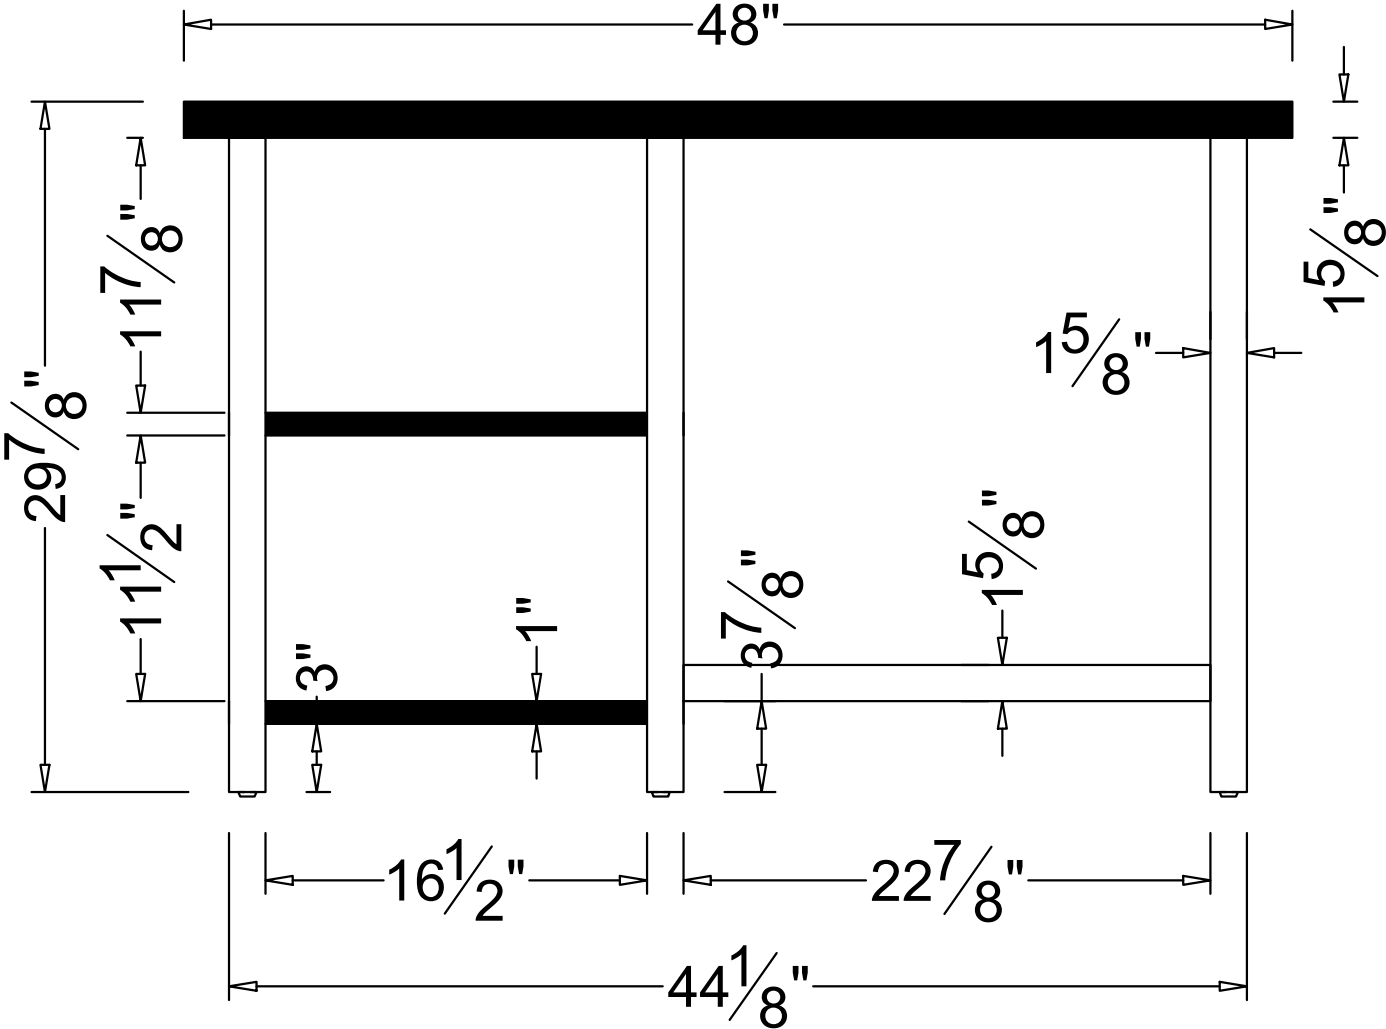

# SIDE VIEW

AMBA0620 POMONA LARGE DESK